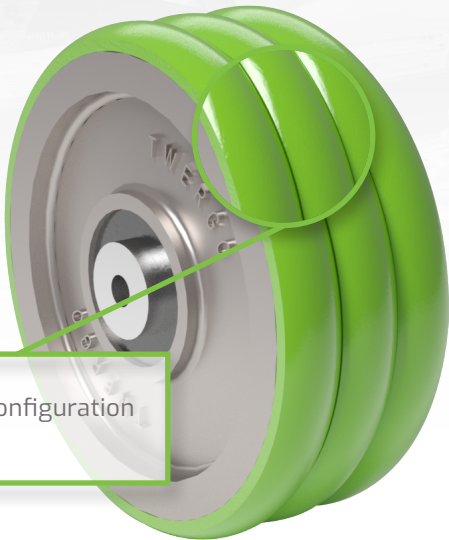

**CASTER CONCEPTS**

Beyond Standard.

Load More Parts  
**USING LESS CARTS**

Introducing  
**TWERGO**  
The Ultimate Ergo Wheel

# CASTER CONCEPTS

Beyond Standard.

Patented force reducing, productivity increasing wheels.

3-wheel configuration available.

## GREAT FOR AGV'S AND TUGGERS

- Extended battery life
- Wheels rotate independently, offering better rollability and less scrubbing when turning

## MORE ROOM TO MANEUVER

- In tight or narrow spaces, the tapered tread design provides a tight turning radius for better maneuverability